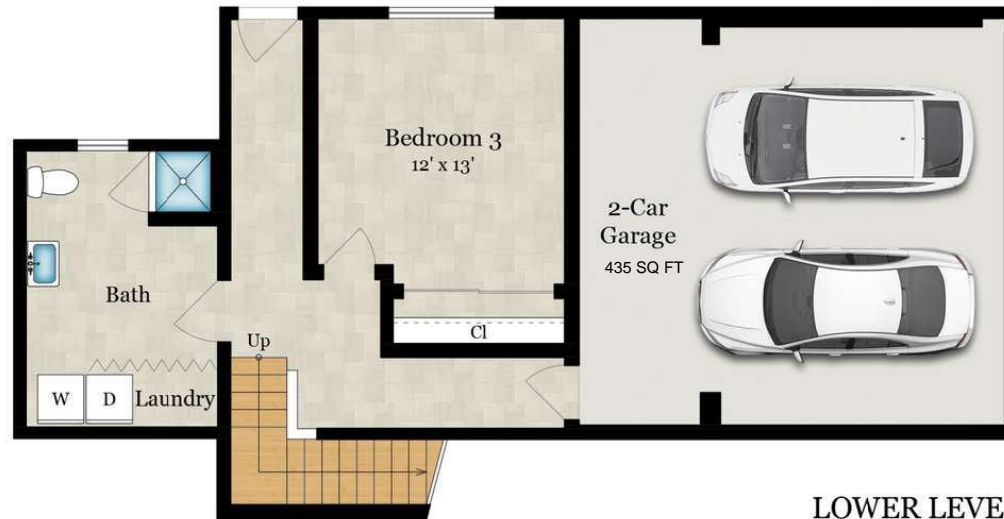

245 UPPER TOYON DRIVE

KENTFIELD, CA 94904

MAIN LEVEL
2,945 SQ FT

**Estimated Total Finished
Square Footage: 3,480 SQ FT**

Above-Grade: 2,945 SQ FT Below-Grade: 535 SQ FT
Plus 435 SQ FT 2-Car Garage on Lower Level
Calculated per ANSI Standard Z765-2003.

* Estimated Total Finished & Unfinished Square Footage: 3,915 SQ FT

245 UPPER TOYON DRIVE

KENTFIELD, CA 94904

LOWER LEVEL
535 SQ FT